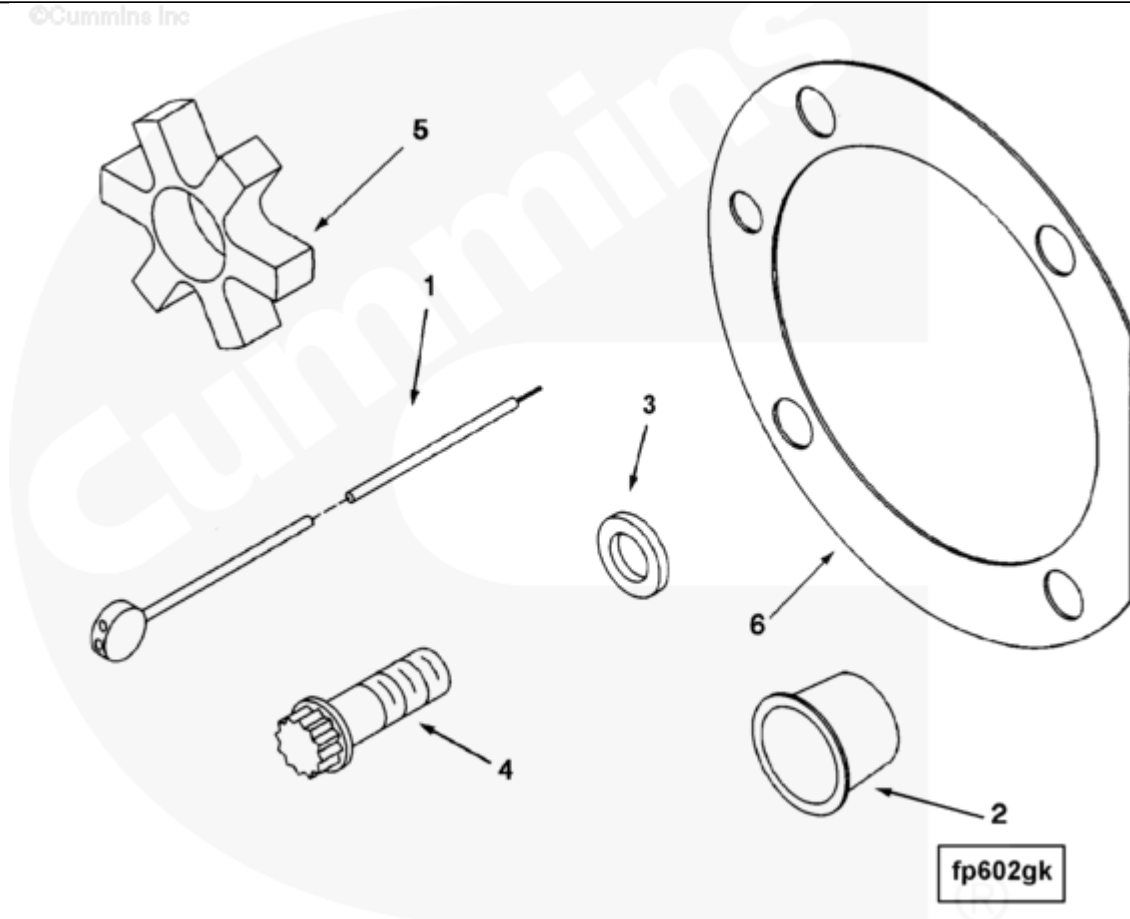

©Cummins Inc

[SMALL](#) | [MEDIUM](#) | [LARGE](#)

Cart	Ref No	Part Number	Part Description	Required	Remarks
<input type="button" value="View My Cart"/>					
		FP6077-03	Fuel Pump		Fuel pump: PTG Fuel...(More)
					pump governor: Variable
					speed, AFC: functional,
					For use with KT/KTA38.
<input type="checkbox"/>	1	3003156	Wire Seal	4	

	2	3175550	Protective Cover	1	
<input type="checkbox"/>	3	3175027	Plain Washer	4	
<input type="checkbox"/>	4	206326	Twelve Point Cap Screw	4	7/16- 14 X 1 1/4 Inch.
<input type="checkbox"/>	5	3046200	Jaw Coupling Spider	1	
	6	3069103	Fuel Pump Gasket	1	